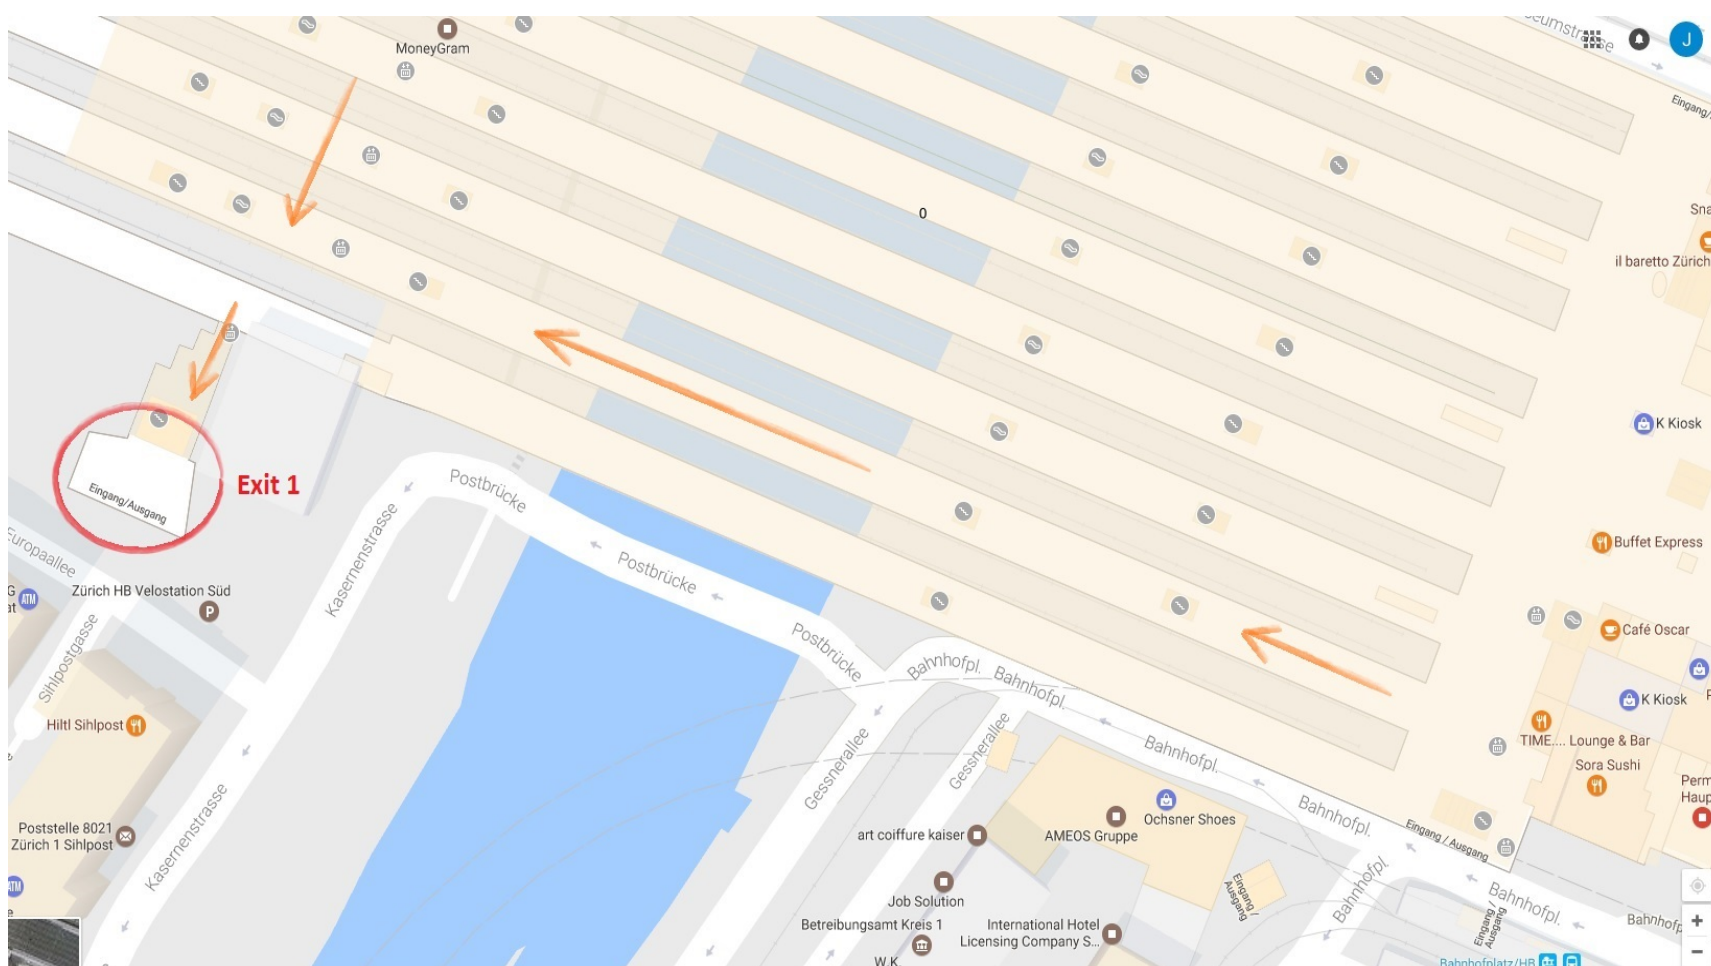

Zurich centralstation
to
Geo Energie Suisse
Reitergasse 11
8004 Zurich

From Zürich HB (**Exit 1**) to
Geo Energie Suisse, Reitergasse 11,
8004 Zürich

Make sure you use **Exit 1** to have the
quickest path. You want to avoid
entering the main building with the
shops, only **Exit 2** and **3** are
connected with it.

You can follow any of the rail tracks in
the subway, all of them will lead you
towards **Exit 1**.

Using the staircase or elevator brings
you to the ground floor and from
there on you can see signposts which
direct you to Europaallee.

Europaallee entrance*

Exit 1

- Turn right onto Europaallee
- Turn left and take the Europaallee passage
- Head north through Europaallee
- Once you exit Europaallee you head north again and cross the street toward Reitergasse