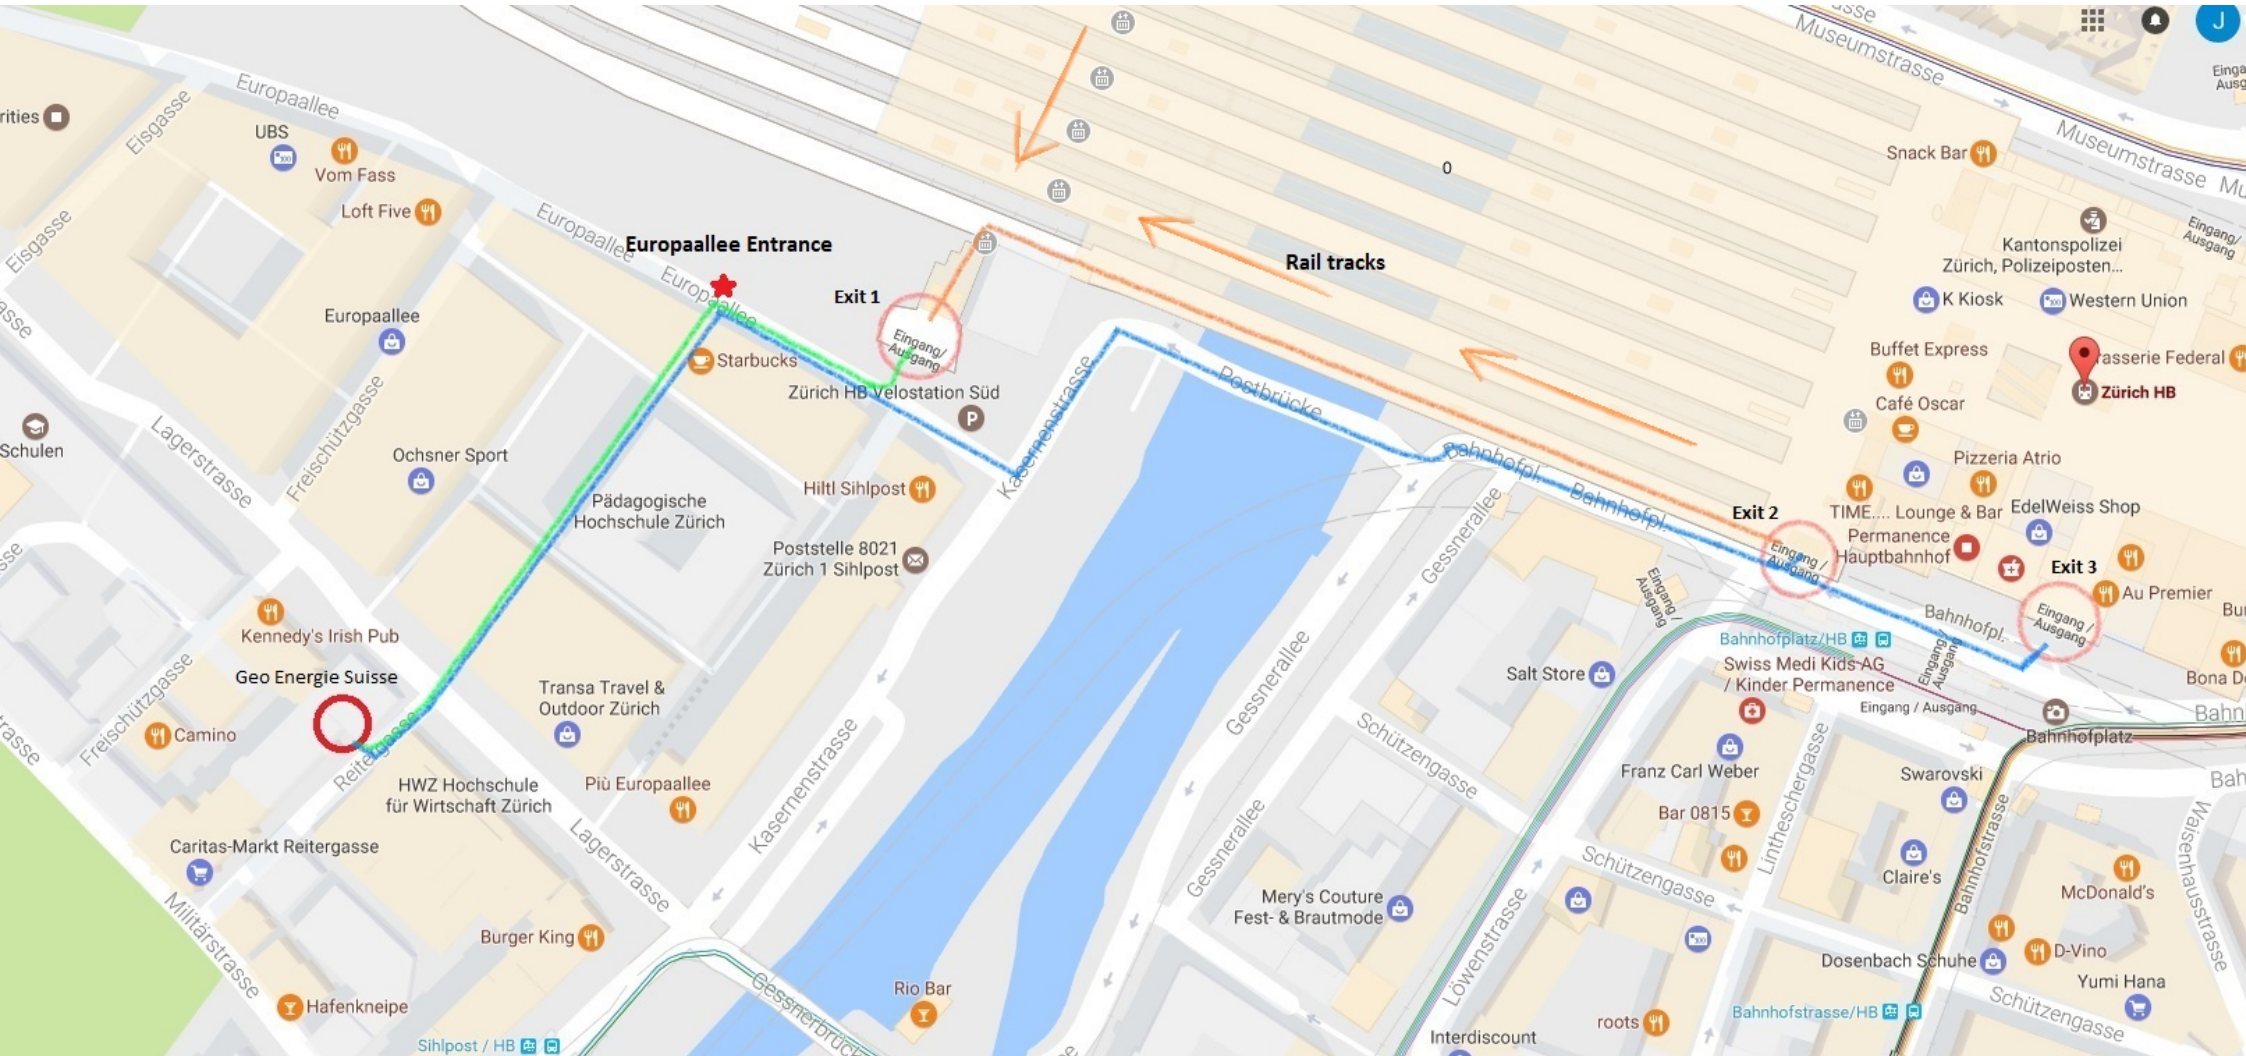

Zurich centralstation
to
Geo Energie Suisse
Reitergasse 11
8004 Zurich

From Zürich HB (**Exit 1**) to
Geo Energie Suisse, Reitergasse 11,
8004 Zürich

Make sure you use **Exit 1** to have the
quickest path. You want to avoid
entering the main building with the
shops, only **Exit 2** and **3** are
connected with it.

You can follow any of the rail tracks in
the subway, all of them will lead you
towards **Exit 1**.

Using the staircase or elevator brings
you to the ground floor and from
there on you can see signposts which
direct you to Europaallee.

Europaallee entrance*

Exit 1

- Turn right onto Europaallee
- Turn left and take the Europaallee passage
- Head north through Europaallee
- Once you exit Europaallee you head north again and cross the street toward Reitergasse